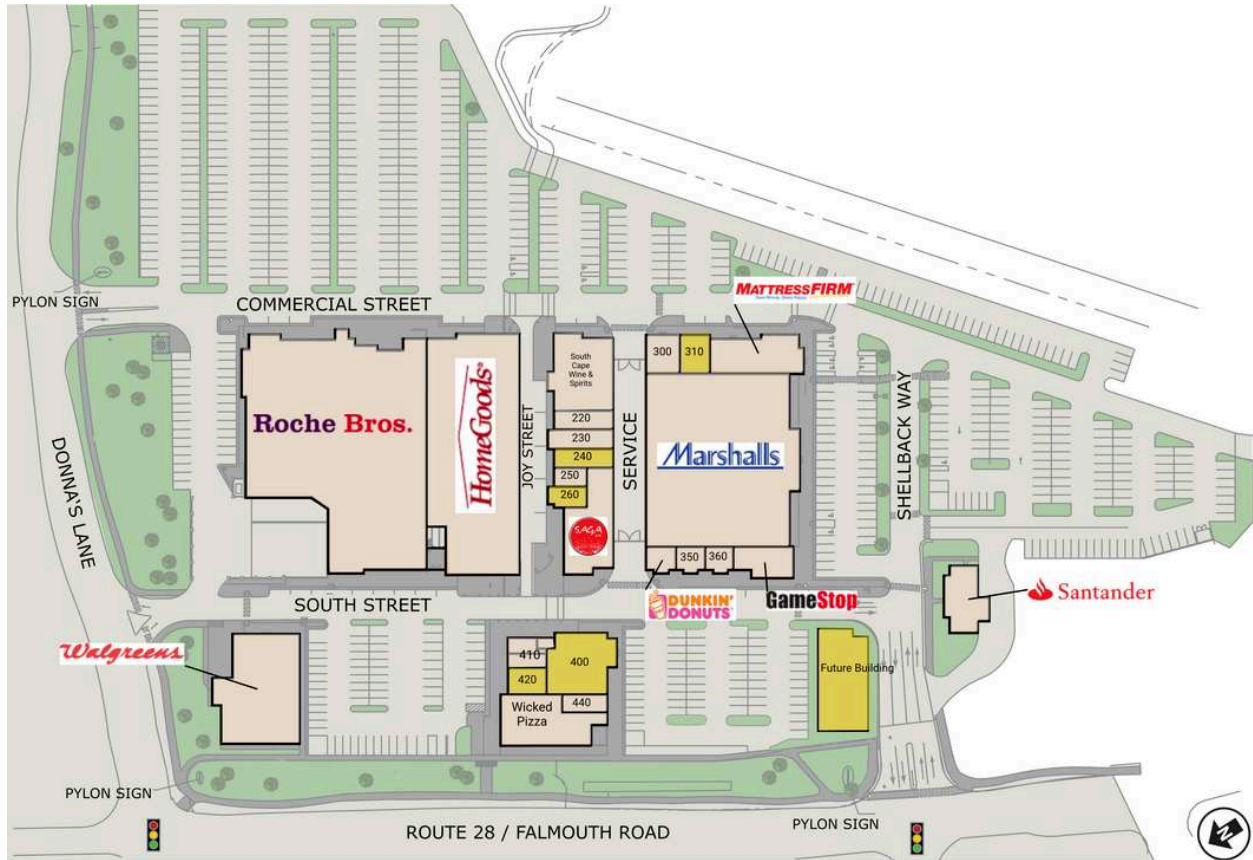

# South Cape Village

<b>FUTURE BUILDING AVAILABLE</b>	5,000 SF	<b>310 AVAILABLE</b>	1,147 SF
OP1 Walgreens	13,991 SF	320 Mattress Firm	3,793 SF
OP2 Santander Bank	4,000 SF	330 Marshalls	28,175 SF
100 Roche Bros	42,000 SF	340 Dunkin' Donuts	921 SF
105 HomeGoods	20,062 SF	350 Beauty Nails	884 SF
200 South Cape Wine & Spirits	4,992 SF	360 Pro-Cuts	872 SF
220 South Cape Hair & Spa	1,214 SF	370 GameStop	2,408 SF
230 LIV Empowered Fitness	1,606 SF	<b>400 AVAILABLE</b>	3,974 SF
<b>240 AVAILABLE</b>	974 SF	410 Roman Retirement Planning	1,450 SF
250 Beauty by Caitlin	442 SF	<b>420 AVAILABLE</b>	1,005 SF
<b>260 AVAILABLE</b>	753 SF	430 Wicked Pizza	5,828 SF
270 Saga Hibachi	4,689 SF	440 Barks & Bubbles	530 SF
300 Capeway Cleaners	1,193 SF		