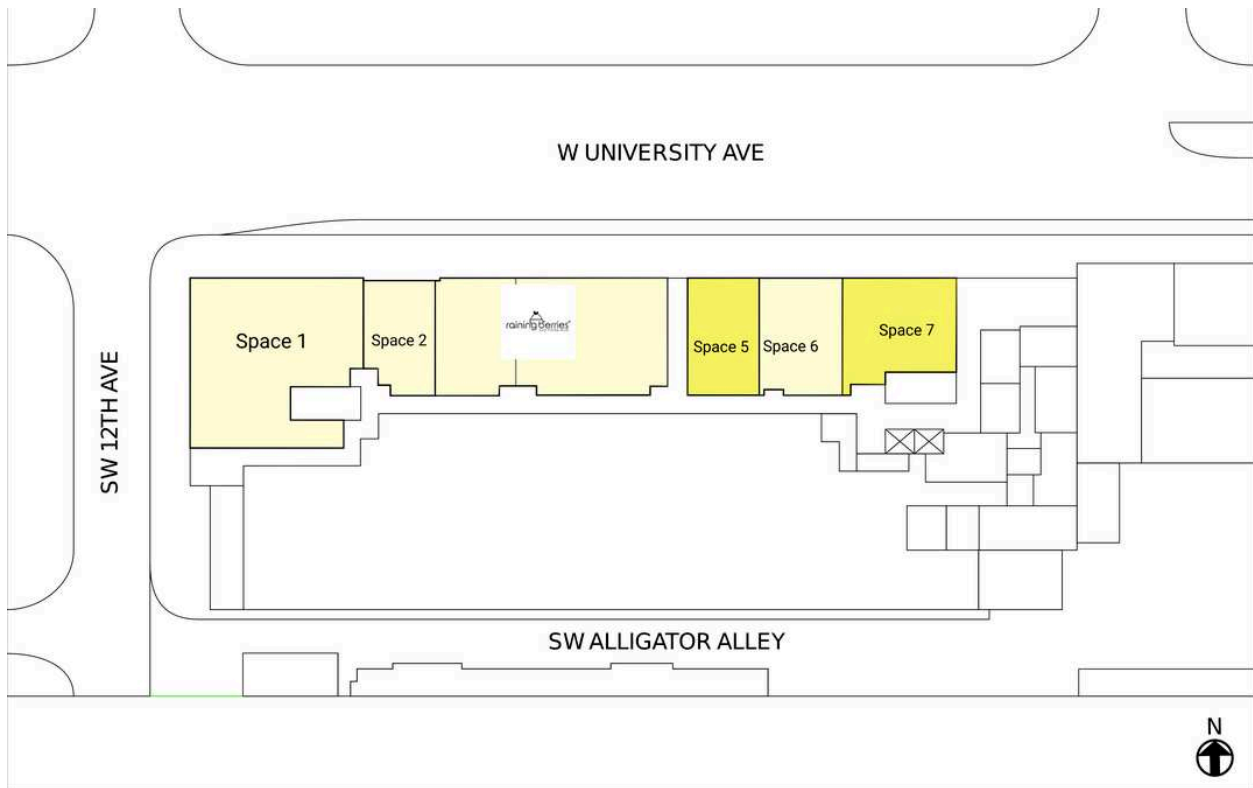

HUB on Campus

Space 1 Bagels & Co.	2,788 SF	SPACE 5 AVAILABLE	1,500 SF
Space 2 Tan Cha	859 SF	Space 6 Baskin Robbins	1,305 SF
Space 3 Raining Berries	1,907 SF	SPACE 7 AVAILABLE	914 SF