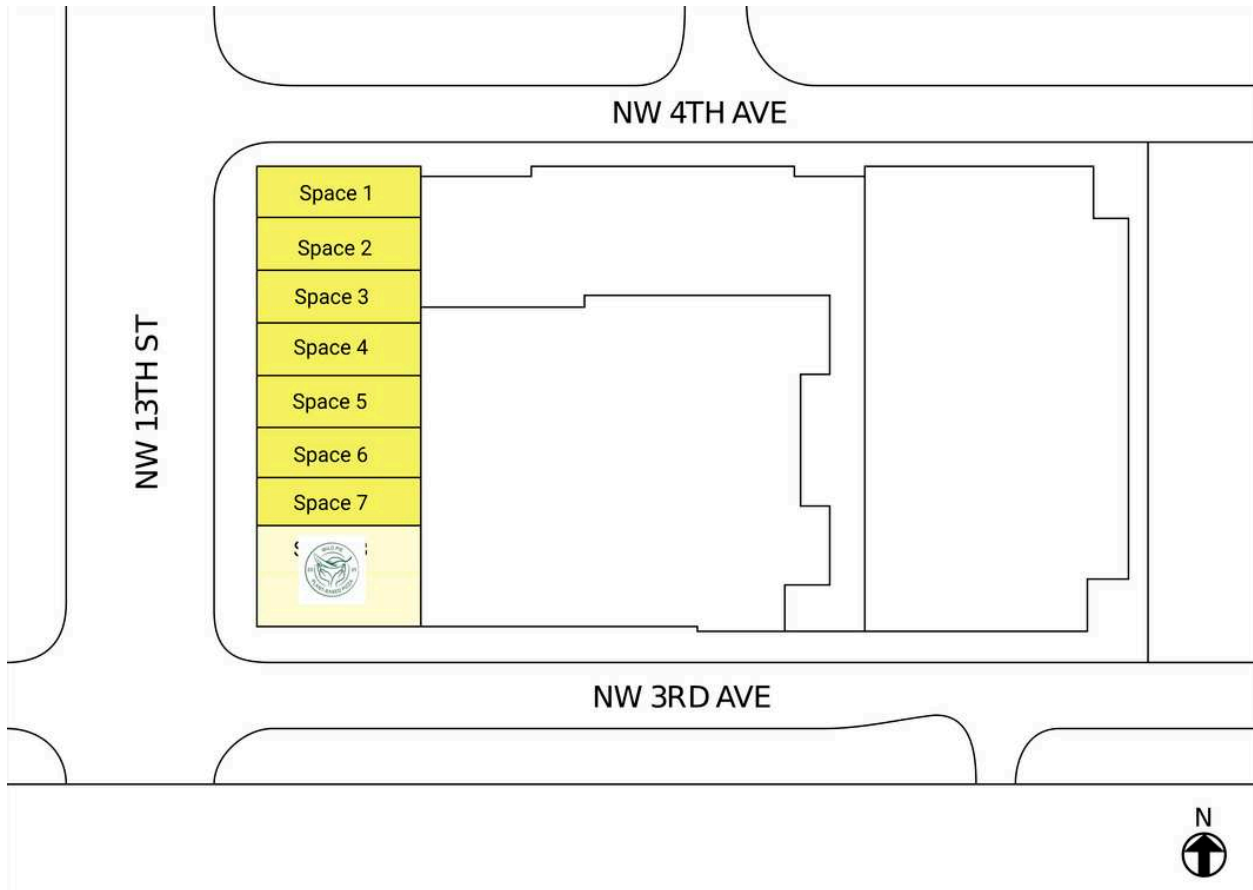

HUB 3rd Avenue

SPACE 1 AVAILABLE	1,403 SF	SPACE 6 AVAILABLE	1,201 SF
SPACE 2 AVAILABLE	1,221 SF	SPACE 7 AVAILABLE	1,079 SF
SPACE 3 AVAILABLE	1,308 SF	Space 8 Wild Pies	1,069 SF
SPACE 4 AVAILABLE	1,251 SF	Space 9 Wild Pies	1,305 SF
SPACE 5 AVAILABLE	1,251 SF		